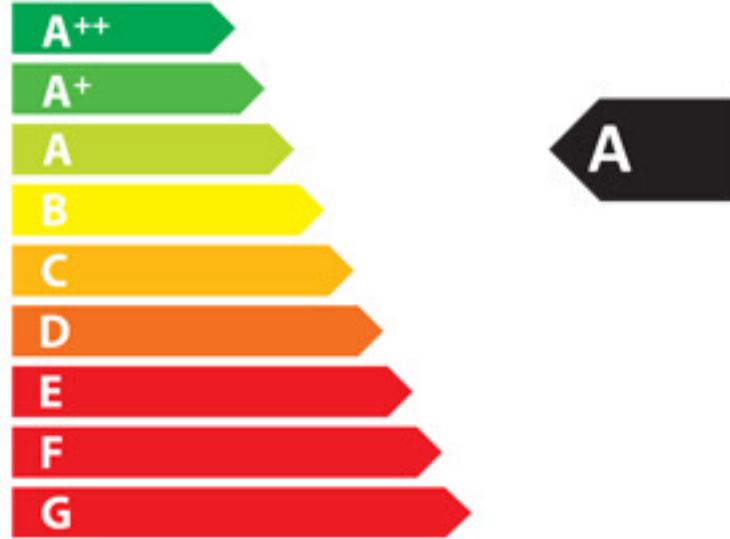

ENERGY

Chesneys Group Ltd

Sanctuary SC Gas Stove

5.3
kW

The icon block contains three symbols: a window, a radiator, and a gas stove. The gas stove icon includes a flame symbol and a small circle with 'SSS' inside, likely representing a safety or efficiency feature.